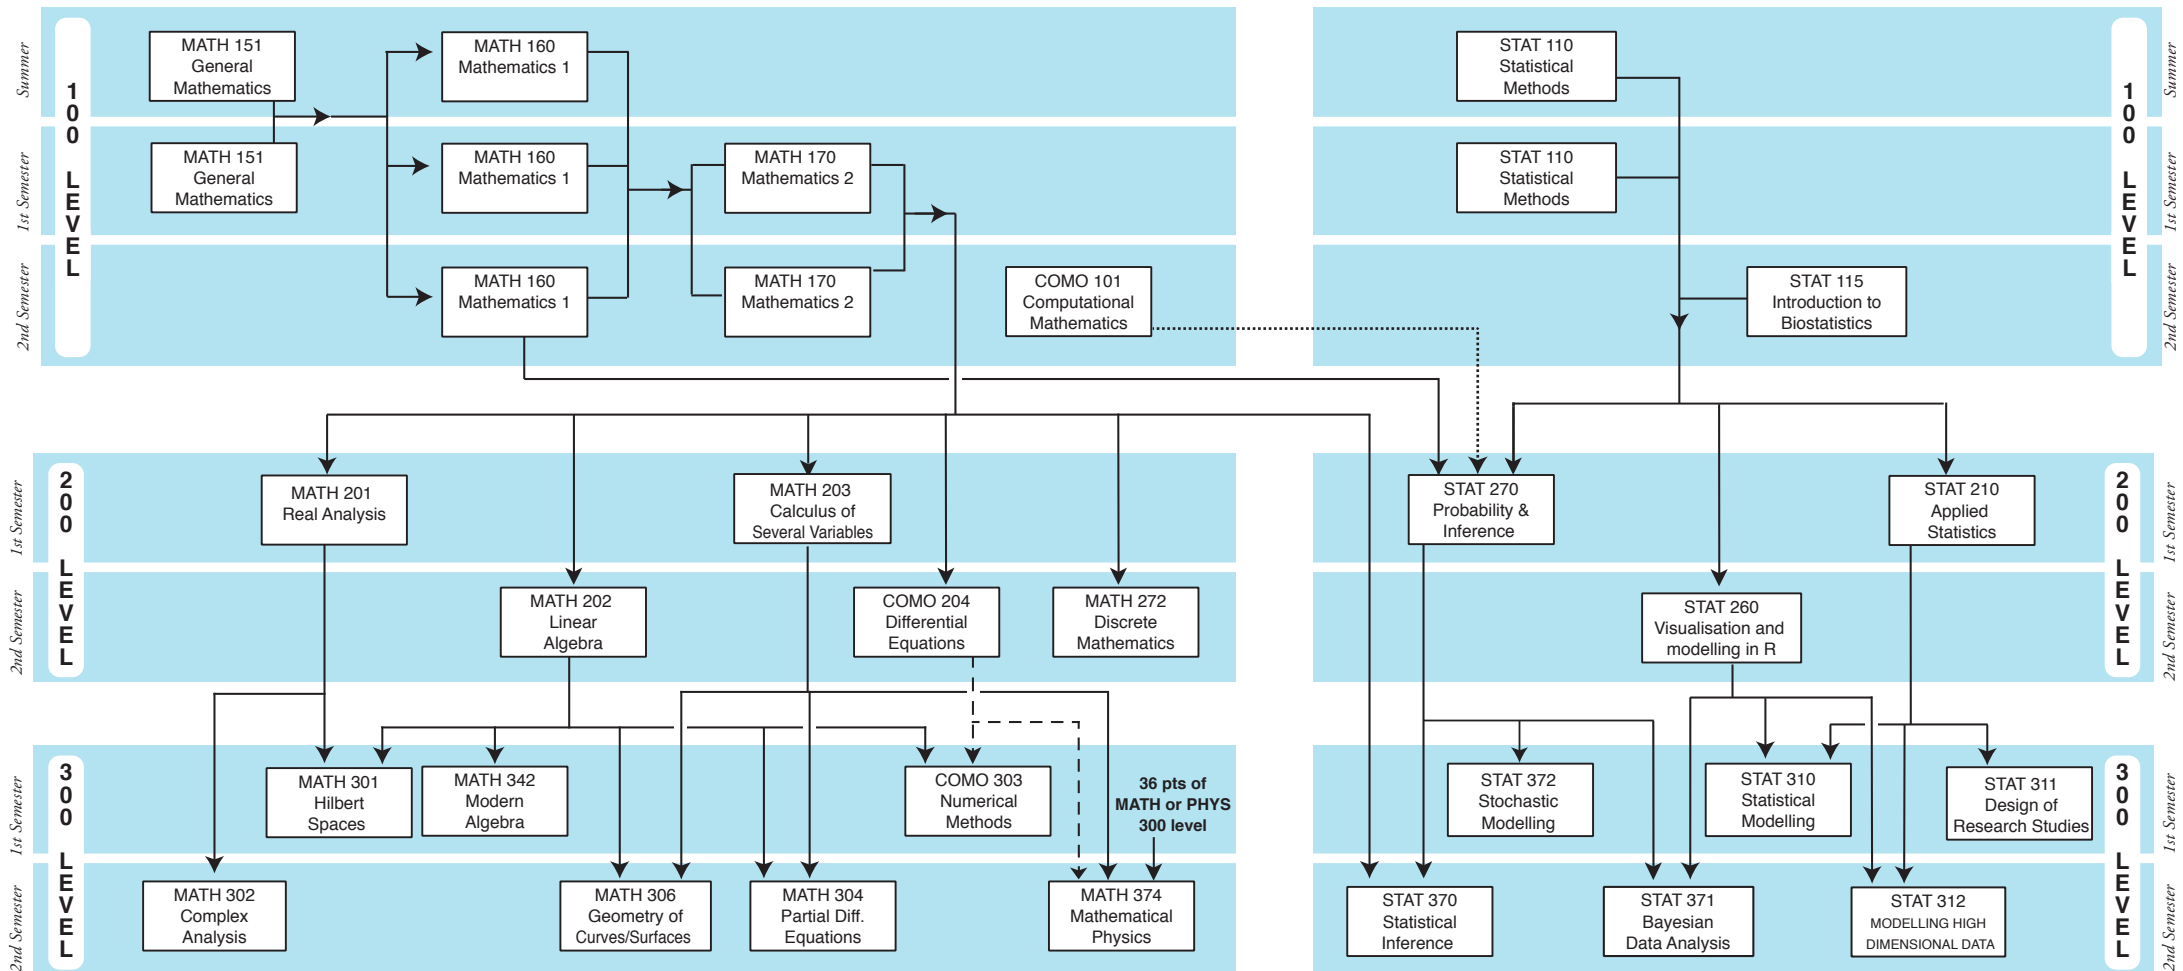

Department of Mathematics and Statistics

Undergraduate Program 2020

For a MATH major (BSc/BA) you need MATH 160,170, 201, 202, 203, STAT 110/115, and four 300-level MATH or COMO papers.

For a STAT major (BSc/BA) you need MATH 160, 170, 202/203, STAT 110/115, 210, 260, 270, STAT 310 and three further STAT papers at 300-level incl STAT 370 or 371

STAT 311: pre-reqs are STAT 210 or STAT 241 or PSYC 210 or 54 points STAT 200-300 level.

See <http://www.maths.otago.ac.nz/?whichmath> for help deciding which 100-level paper to take. For any further advice or information on these programs contact the department advisors:

Joerg Hennig (100-level MATH), David Bryant (200-300 level MATH & COMO), Tilman Davies (100-level STAT) and Ting Wang (200-300 level STAT).